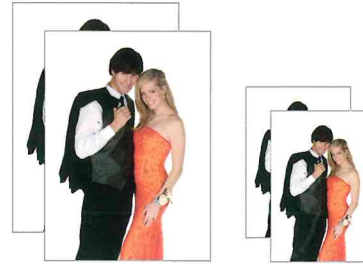

Elite Package

PACKAGE B

Special Bonus

2ND POSE FREE
IN BLACK & WHITE!

2 - 5x7s 4 - 2x3 WALLETS

Choose any 1 pose (couple or individual)

2 - 8x10 PORTRAITS
2 - 5x7 PORTRAITS
4 - 3x5 PORTRAITS
32 - 2x3 WALLETS
\$60

Package Add-On

WALLET SPECIAL - OPTION 1
12 - 2x3 WALLETS \$12

Can only be purchased with a package
Not sold separately

Premier Package

PACKAGE C

Choose any 1 pose (couple or individual)

2 - 8x10 PORTRAITS
2 - 5x7 PORTRAITS
4 - 3x5 PORTRAITS
28 - 2x3 WALLETS
\$50

A La Carte

PACKAGE H

1 - 8x10 PORTRAIT \$20

PACKAGE I

2 - 5x7 PORTRAITS \$20

A la carte portraits may be added to any
package or purchased separately

Group Package

PACKAGE D

1 - 5x7 PORTRAIT
4 - 2x3 WALLETS
\$10 PER PERSON
(3 person minimum)

Exclusive Package

PACKAGE E

2 - 5x7 PORTRAITS
4 - 3x5 PORTRAITS
24 - 2x3 WALLETS
\$40

Intro Package

PACKAGE F

4 - 3x5 PORTRAITS
20 - 2x3 WALLETS
\$30