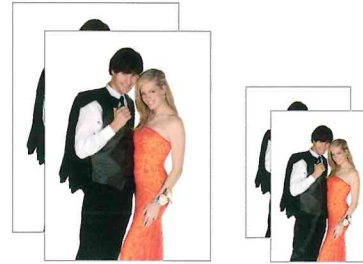

## Special Bonus

2ND POSE FREE  
IN BLACK & WHITE!

2 - 5x7s 4 - 2x3 WALLETS

Choose any 1 pose (couple or individual)

2 - 8x10 PORTRAITS  
2 - 5x7 PORTRAITS  
4 - 3x5 PORTRAITS  
32 - 2x3 WALLETS  
\$60

## Package Add-On

WALLET SPECIAL - OPTION 1  
12 - 2x3 WALLETS \$12

Can only be purchased with a package  
Not sold separately

# Premier Package

PACKAGE C

Choose any 1 pose (couple or individual)

2 - 8x10 PORTRAITS  
2 - 5x7 PORTRAITS  
4 - 3x5 PORTRAITS  
28 - 2x3 WALLETS  
\$50